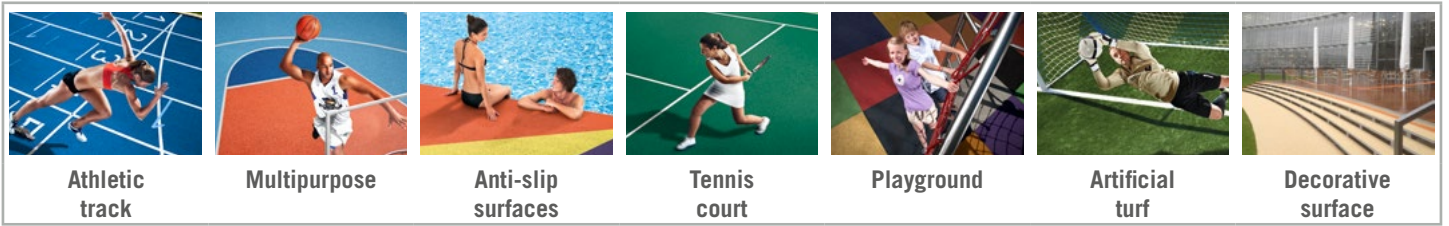

Melos Granules

»The quality for outstanding performances!«

For every sports & leisure application ...

Athletic track

Multipurpose

Anti-slip surfaces

Tennis court

Playground

Artificial turf

Decorative surface

... there is a flooring system ...

Spray Coating System, Type A

Two Layer System, Type B

One Layer EPDM System, Type C

Sandwich System, Type D

Full Pour System, Type E