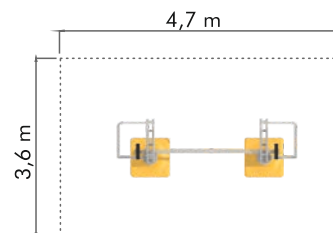

Inclusive Fitness

CFE 02 INCLINED BARBELL

Age: 12 years old and older
Capacity: 1
Safety Area: 17 m²

CFE 04 HAND AND FEET CYCLE

Age: 12 years old and older
Capacity: 1
Safety Area: 16,5 m²