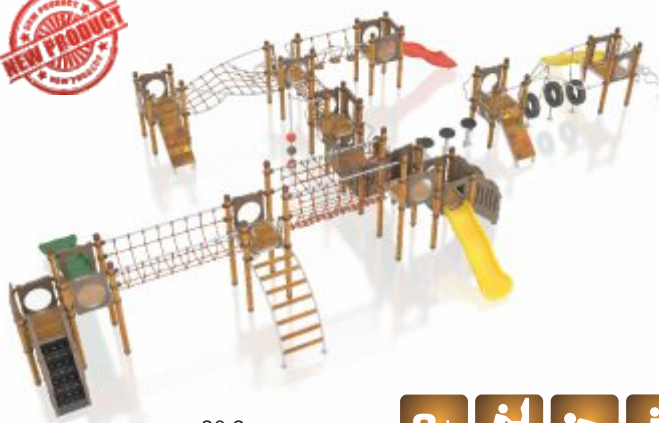

Age: 3 years old and older
Capacity: 392
Safety Area: 505 m²

AGTS 406

16,75 m

Age: 3 years old and older
Capacity: 154
Safety Area: 293 m²

Pirate Wars

AGTS 407

20,2 m

13,5 m