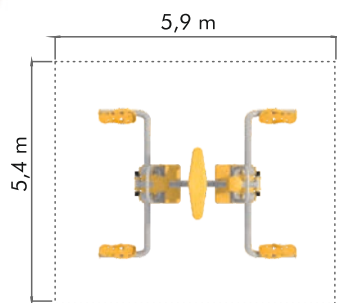

■ CFR 12 ARM AND FOOT WORKING EQUIPMENT FOR HANDICAPPED

Age: 12 years old and older
Capacity: 2
Safety Area: 34,4 m²

■ CFR 13 SPACE WALKER

Age: 12 years old and older
Capacity: 2
Safety Area: 35,3 m²

■ CFR 18 BODY BUILDING