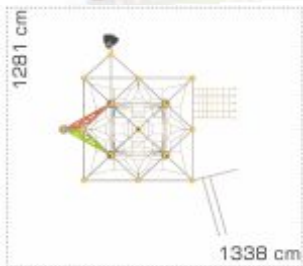

SGM 1006

Age: 5-12
Capacity: 87
Safety Area: 357,2 m²

SGM 1007

Age: 5-12
Capacity: 49
Safety Area: 78 m²

SGM 1007-1A

Age: 5-12
Capacity: 49
Safety Area: 172 m²

SGM 1009 A6

Age: 5-12
Capacity: 4
Safety Area: 95 m²

SGM 1010 A6

Age: 5-12
Capacity: 11
Safety Area: 100 m²

SGM 1011D

Age: 2-5
Capacity: 15
Safety Area: 28,2 m²

SGM 1013

R: 7,4 m

Age: 5-12
Capacity: 25
Safety Area: 43,2 m²

SGM 1014