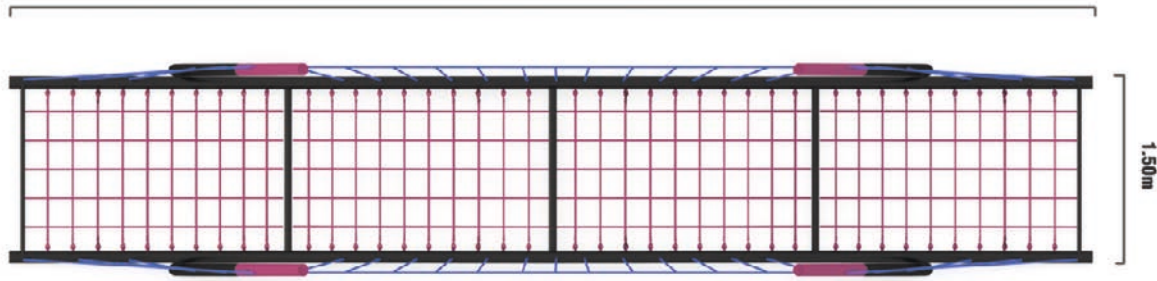

10.00m

1.50m