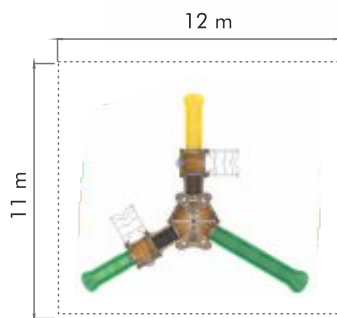

14,25 m

10 m

Age: 5 years old and older
Capacity: 13
Safety Area: 142,5 m²

AGTS 320

10,75 m

9,85 m

Age: 3 years old and older
Capacity: 14
Safety Area: 105 m²

AGTS 321