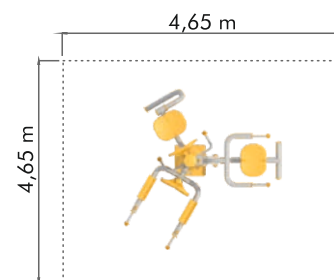

■ CF 16 STEP AND WAIST STRECHING EQUIPMENT

Age: 12 years old and older
Capacity: 2
Safety Area: 20 m²

■ CF 18-1 BODY BUILDING EQUIPMENT

Age: 12 years old and older
Capacity: 3
Safety Area: 21,6 m²

■ CF 18-2 BODY BUILDING EQUIPMENT

Age: 12 years old and older
Capacity: 3
Safety Area: 24,5 m²