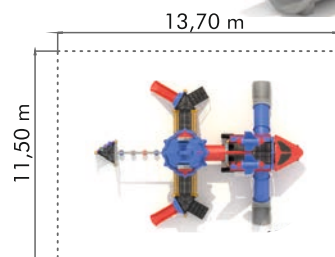

15,5 m

Age: 3 years old and older
Capacity: 44
Safety Area: 178 m²

Plane Series

CPL 01

Age: 3 years old and older
Capacity: 31
Safety Area: 140 m²

CPL 02

Age: 3 years old and older
Capacity: 35
Safety Area: 157 m²