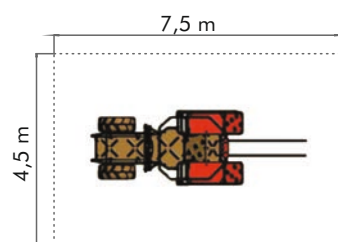

DGSS 110

Age: 3 years old and older
Capacity: 24
Safety Area: 232 m²

Compact Series

DGCS 101

Age: 3 years old and older
Capacity: 10
Safety Area: 34 m²

DGCS 102

Age: 3 years old and older
Capacity: 10
Safety Area: 42,25 m²