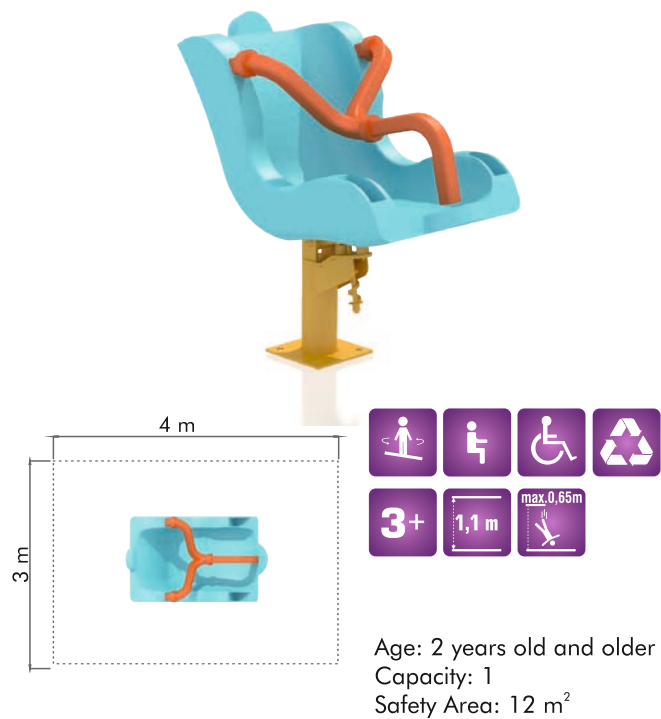

CA 307

Age: 3 years old and older
Capacity: 4
Safety Area: 32,5 m²

CA 132

Age: 3 years old and older
Capacity: 1
Safety Area: 35 m²

CA 124

CA 406

Classical & Themed Playgrounds

Classical Playgrounds