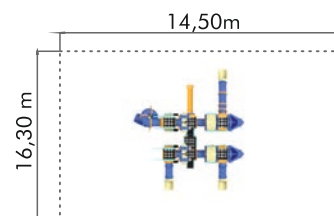

CPL 03

Age: 3 years old and older

Capacity: 53

Safety Area: 236 m²