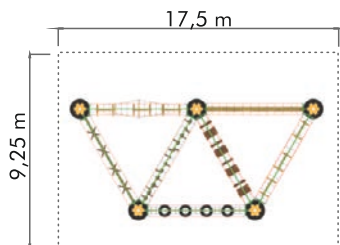

Age: 7 years old and older
Capacity: 38
Safety Area: 384 m²

AGCS 204-1

Number of Level: 2
Number of Activity Element: 14
Number of Platform: 10
Capacity: 14

Age: 7 years old and older
Capacity: 14
Safety Area: 162 m²