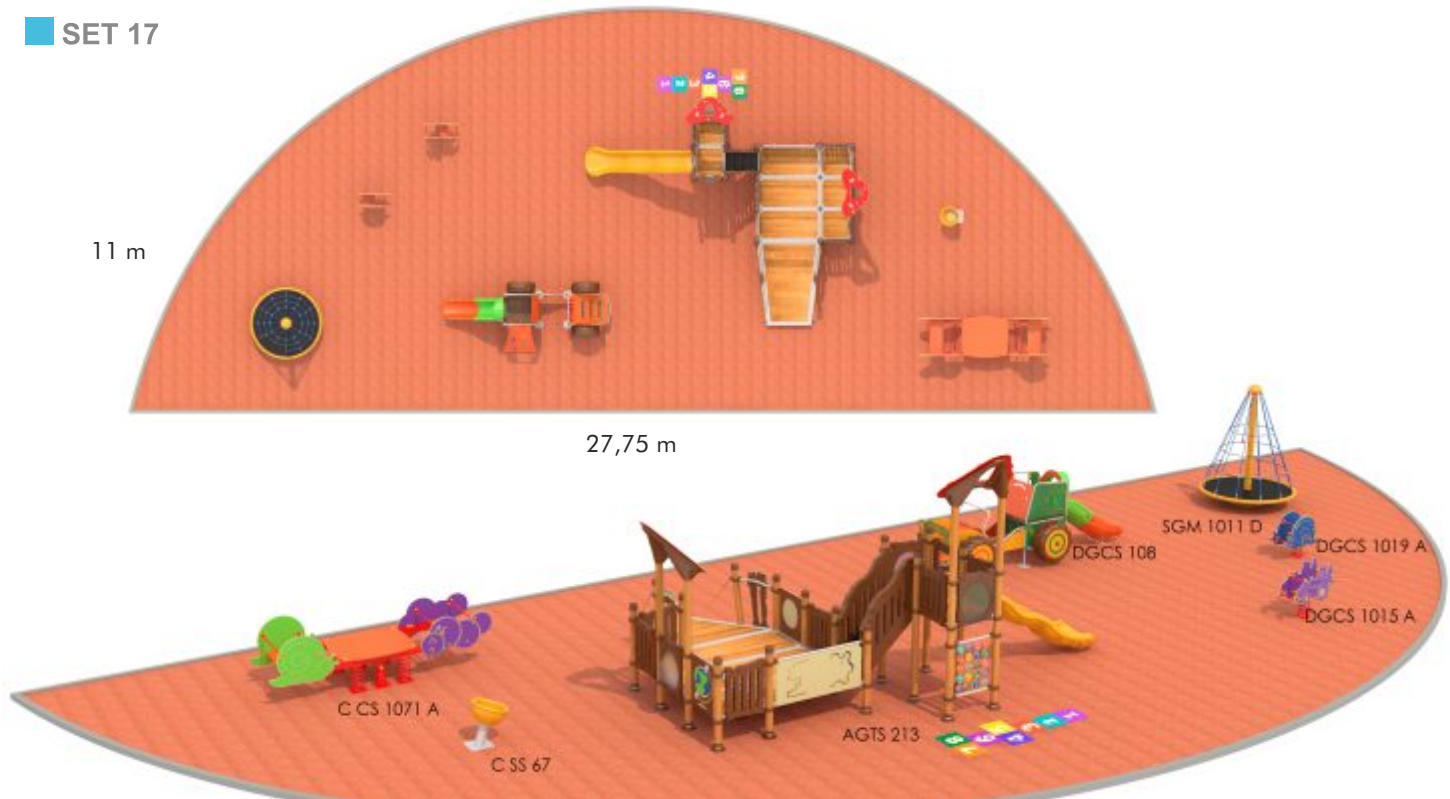

SET 04

SET 05

SET 10

SET 12

SET 16

SET 17

SET 21

22 m

18 m

SET 23

13 m

30 m

SET 27

15 m

23 m

SET 24

18 m

22 m

Net Climbing

Net Climbing

■ SG 1001

Age: 5-12
Capacity: 36
Safety Area: 139 m²

■ SG 1002

Age: 5-12
Capacity: 27
Safety Area: 121 m²