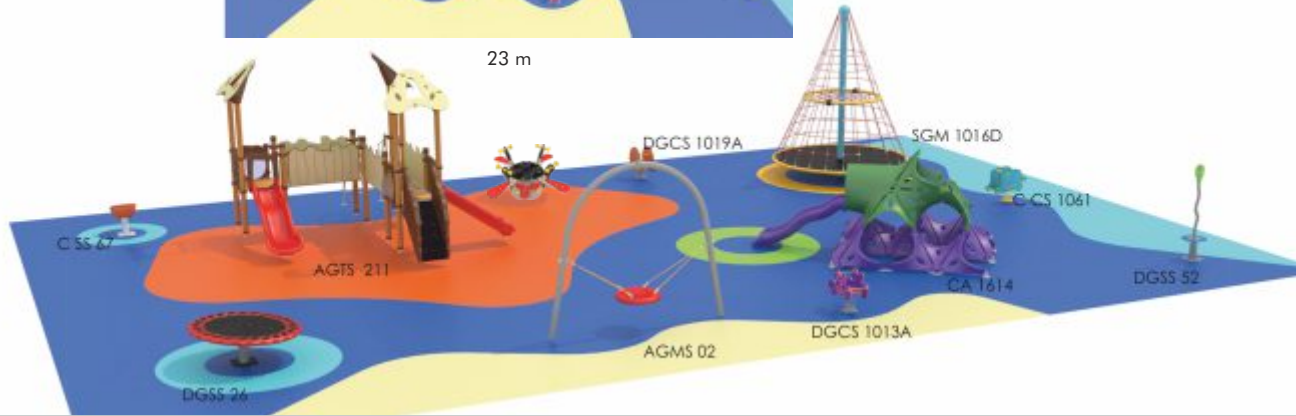

SET 27

15 m

23 m

SET 24

500 m²

500m²