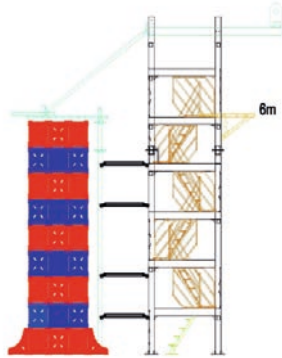

PERSONAL PROTECTIVE EQUIPMENT

TM 101 HELMET

TM 103 FULL BODY HARNESS

TM 202 QUICK JUMP

FREE FALL TOWERS IN DIFFERENT HEIGHTS

FREE FALL

Model No: QJ150-12A
 Tower Height: 8,5 m
 Platform Height: 8,5 m
 Safety Equipment: Quick Jump