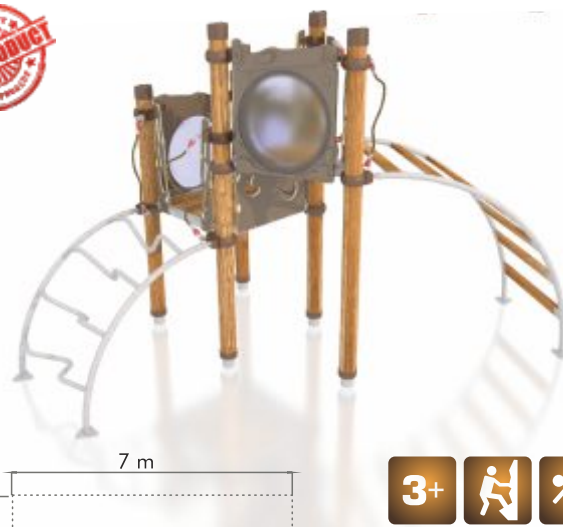

Natural Playgrounds

AGTS 101