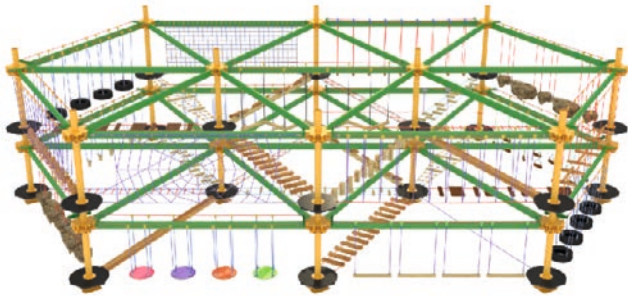

AGCS 203-1

Number of Level: 2
Number of Activity Element: 38
Number of Platform: 20
Capacity: 38

Age: 7 years old and older
Capacity: 38
Safety Area: 384 m²

AGCS 204-1

Number of Level: 2
Number of Activity Element: 14
Number of Platform: 10
Capacity: 14

Age: 7 years old and older
Capacity: 14
Safety Area: 162 m²