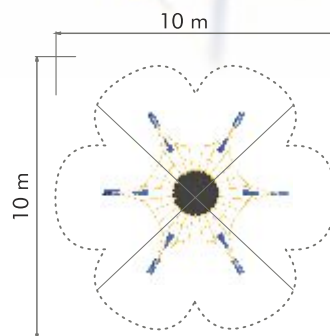

SGM 1010 A6

Age: 5-12
Capacity: 11
Safety Area: 100 m²