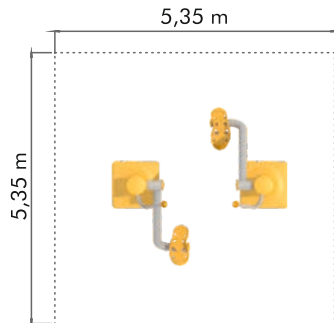

CF 19 SINGLE SPACE WALKER

Age: 12 years old and older
Capacity: 1
Safety Area: 28,6 m²

CF 20 CYCLE AND WAIST STRETCHING

Age: 12 years old and older
Capacity: 2
Safety Area: 16,2 m²

CF 22 CYCLE

Age: 12 years old and older
Capacity: 1
Safety Area: 14 m²