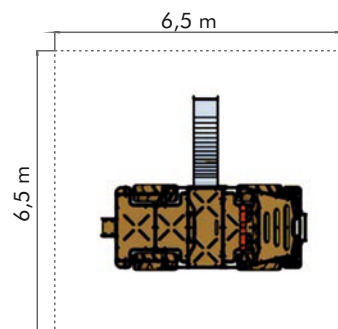

DGSS 110

Age: 3 years old and older
Capacity: 24
Safety Area: 232 m²

Compact Series

DGCS 101

Age: 3 years old and older
Capacity: 10
Safety Area: 34 m²

DGCS 102

Age: 3 years old and older
Capacity: 10
Safety Area: 42,25 m²