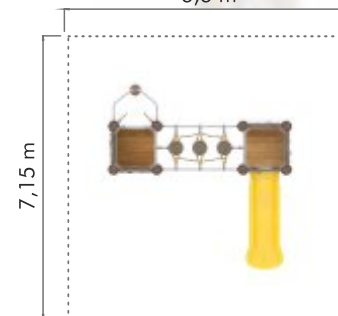

5,25 m

Age: 3 years old and older
Capacity: 6
Safety Area: 28,3 m²

AGTS 112

7,65 m

7,2 m

Age: 5 years old and older
Capacity: 8
Safety Area: 55 m²

AGTS 201

6,6 m