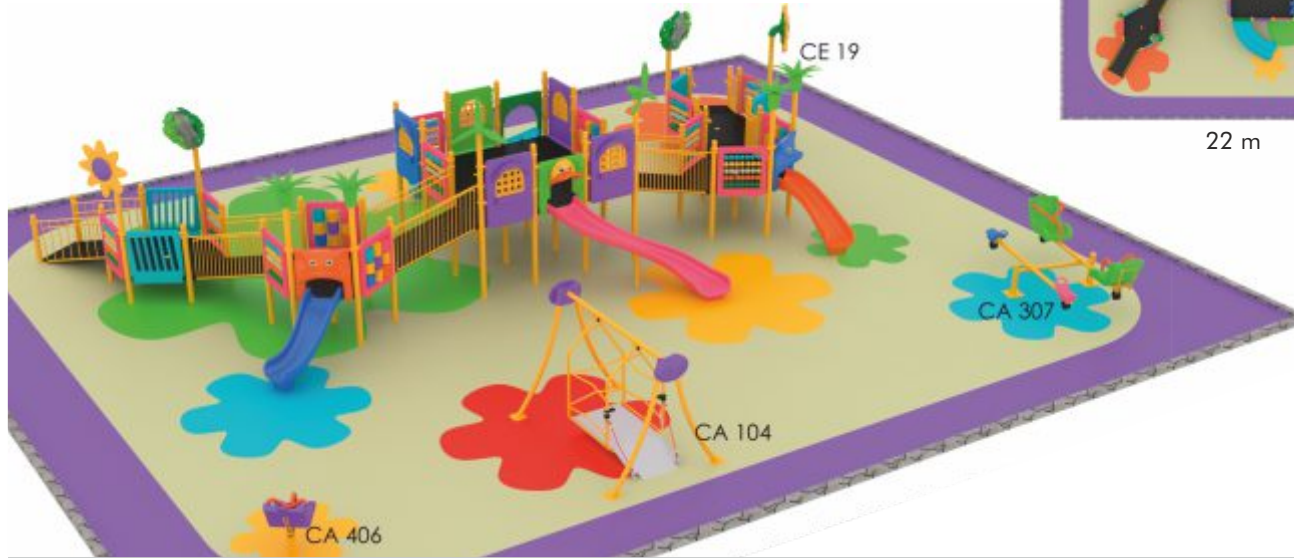

500 m²

500m²

SET 31

SET 38

SET 39

18 m

22 m

SET 41

18 m

22 m

Net Climbing

Net Climbing

■ SG 1001

Age: 5-12
Capacity: 36
Safety Area: 139 m²

■ SG 1002

Age: 5-12
Capacity: 27
Safety Area: 121 m²

SG 1003

Age: 5-12
Capacity: 62
Safety Area: 272 m²

SG 1004

Age: 5-12
Capacity: 42
Safety Area: 306 m²

SG 1005

Age: 5-12
Capacity: 140
Safety Area: 492 m²

SG 1006

Age: 5-12
Capacity: 180
Safety Area: 552,2m²