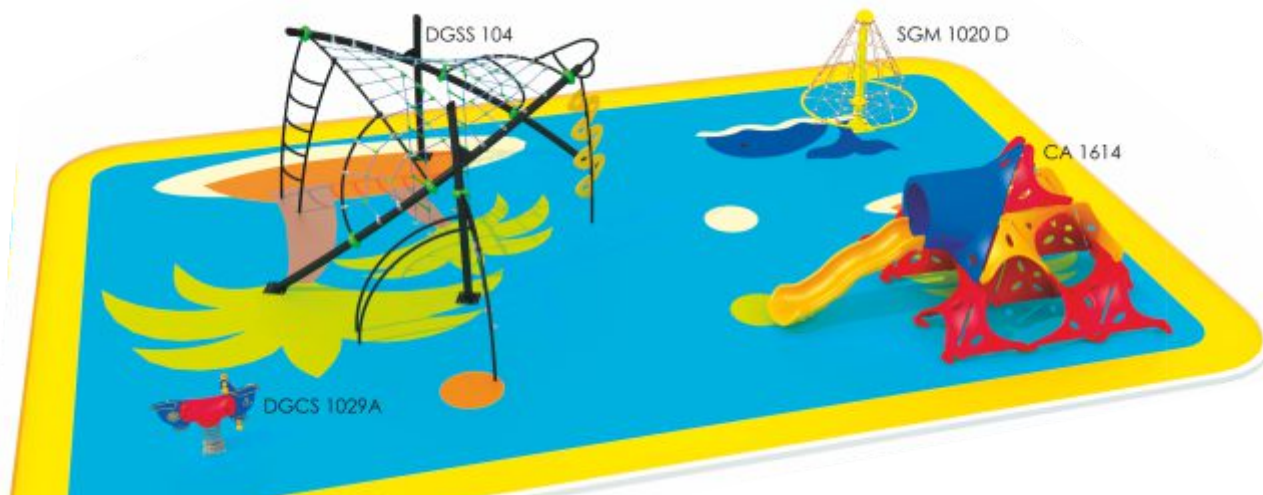

HDPE

Harmless for health, UV resistant. Double/ single colour triple layer high density polyethylene sheets has 12-19 mm thickness .

Sample Layouts

SET 02

R: 10 m

SET 03

15 m

10 m