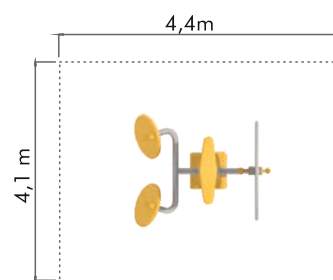

CFR 04 LEG EXTENTION

12+ 2,1 m

Age: 12 years old and older
Capacity: 2
Safety Area: 32 m²

CFR 05 ARM & SHOULDER SPINNERS

12+ 2 m

Age: 12 years old and older
Capacity: 2
Safety Area: 18 m²

CFR 06 LEG PRESS

12+ 2,1 m

Age: 12 years old and older
Capacity: 2
Safety Area: 31 m²