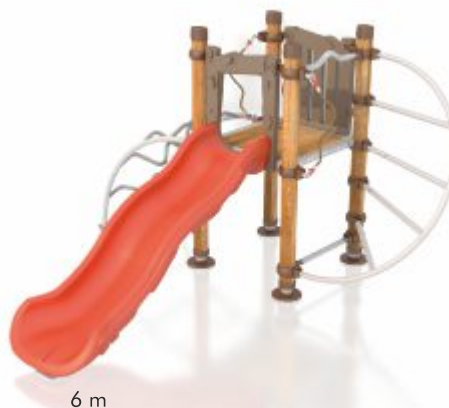

Natural Playgrounds

Natural Playgrounds

AGTS 101

Age: 3 years old and older
Capacity: 5
Safety Area: 35 m²

AGTS 102

Age: 3 years old and older
Capacity: 4
Safety Area: 39 m²

AGTS 103

6,6 m