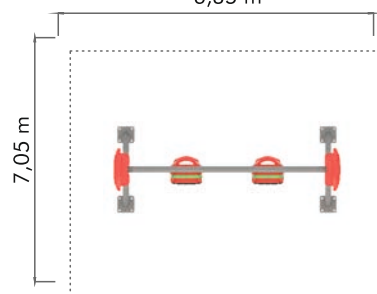

Age: 3 years old and older
Capacity: 40
Safety Area: 150 m²

RD 02

17 m

13,5 m

Age: 3 years old and older
Capacity: 66
Safety Area: 230 m²

Accessories

CA 122

6,35 m