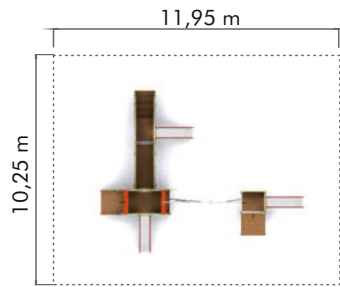

CCS 3051

Age: 3 years old and older
Capacity: 16
Safety Area: 122,5 m²

DGCS 3002 - Epoxy Coloring

Age: 3 years old and older
Capacity: 24
Safety Area: 103 m²