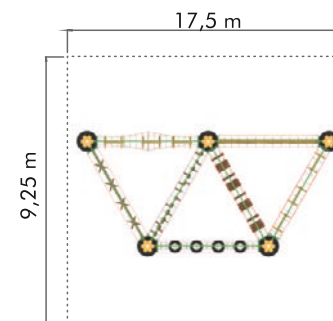

AGCS 204

Number of Level: 3
Number of Activity Element: 21
Number of Platform: 15
Capacity: 21

Age: 7 years old and older
Capacity: 21
Safety Area: 162 m²