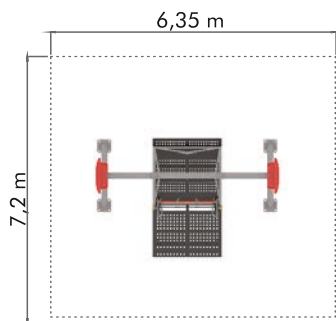

AGTS 215

16,45 m

Age: 3 years old and older
Capacity: 25
Safety Area: 158,7 m²

CA 104

Age: 3 years old and older
Capacity: 1
Safety Area: 46 m²

CA 114

Age: 3 years old and older
Capacity: 2
Safety Area: 44 m²