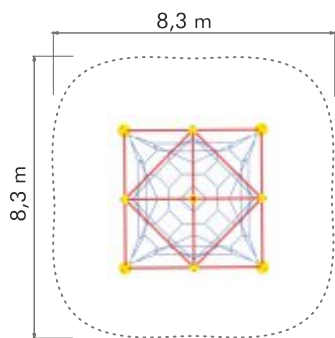

SGM 1003

Age: 5-12
Capacity: 126
Safety Area: 400 m²

SGM 2001

Age: 5-12
Capacity: 110
Safety Area: 323 m²

SGM 1004

Age: 5-12
Capacity: 33
Safety Area: 68,8 m²

SGM 1005

Age: 5-12
Capacity: 25
Safety Area: 54,76 m²