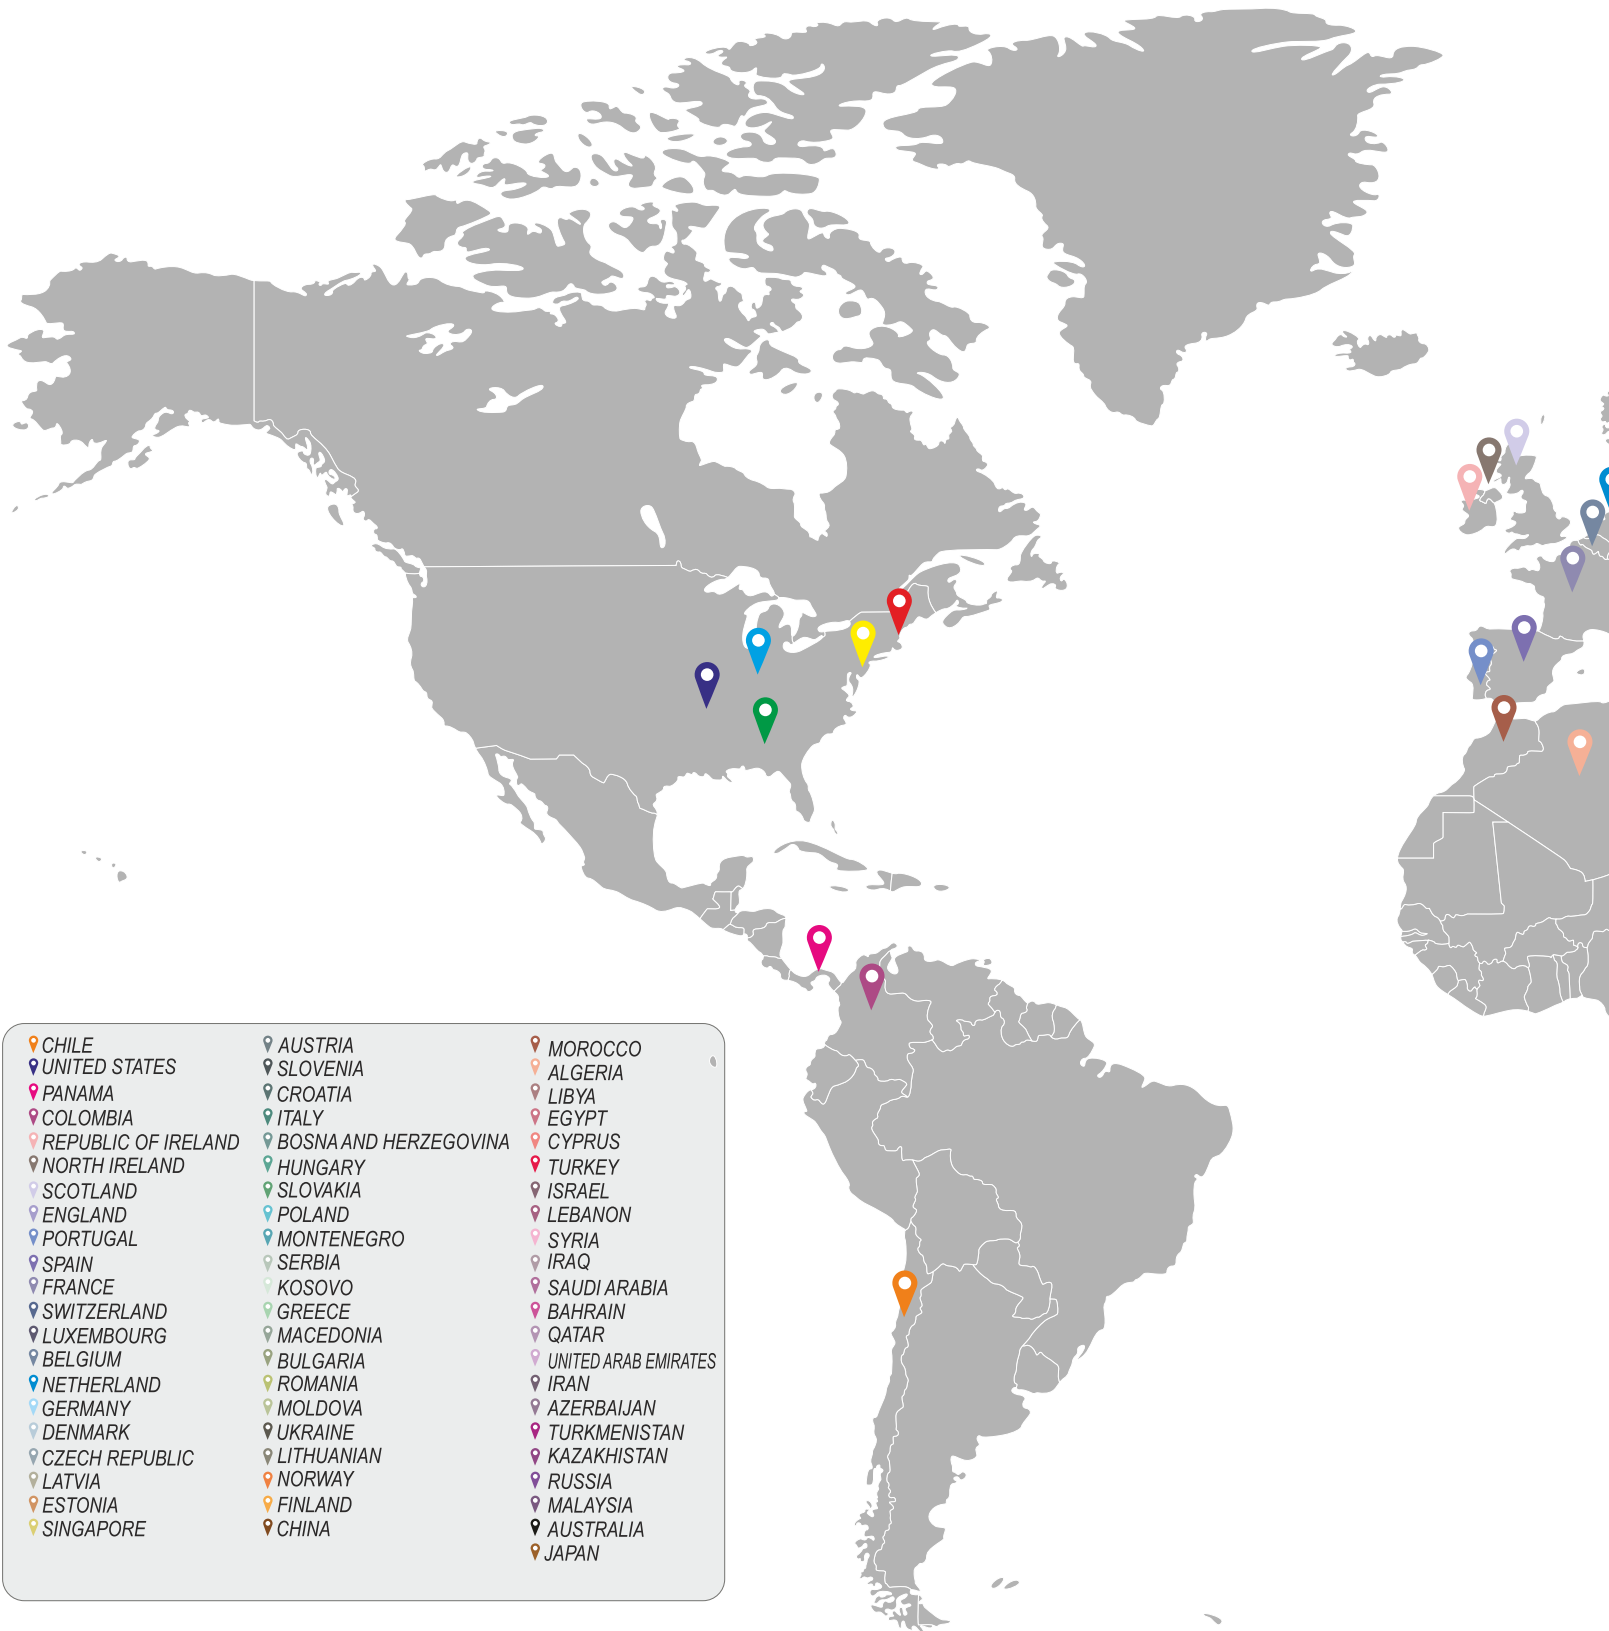

"dreams come true"
Cemer[®]
PLAYGROUND

red dot
design
winner 2014

Dreams Come True...

Brands, designs, models, petty patent and patent rights are belong to Cemer Kent Ekipmanları San. ve Tic. A.Ş. Cannot be copied partially or completely and cannot be used for commercial purpose. Intellectual property rights of the products in this catalogue only belong to Cemer Kent Ekipmanları San. ve Tic. A.Ş. If there is any act contrary to these rights, there will be legal and penal sanctions.