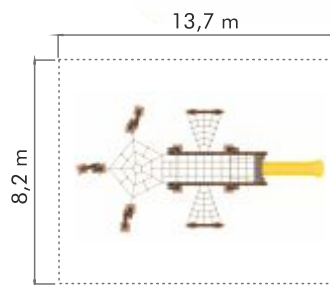

AGWS 106

Age: 5 years old and older
Capacity: 4
Safety Area: 38 m²

AGWS 109

Age: 5 years old and older
Capacity: 2
Safety Area: 87 m²

AGWS 112

Age: 5 years old and older
Capacity: 14
Safety Area: 112 m²

New Generation Playgrounds