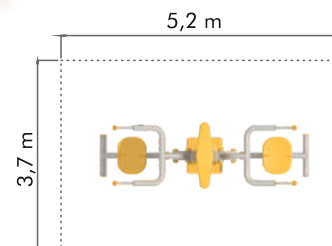

■ CFR 07 ABDUCTION CIRCUIT

Age: 12 years old and older
Capacity: 2
Safety Area: 32 m²

■ CFR 12 ARM AND FOOT WORKING EQUIPMENT FOR HANDICAPPED

Age: 12 years old and older
Capacity: 2
Safety Area: 34,4 m²

■ CFR 13 SPACE WALKER

Age: 12 years old and older
Capacity: 2
Safety Area: 35,3 m²

■ CFR 18 BODY BUILDING

Age: 12 years old and older
Capacity: 2
Safety Area: 19,5 m²