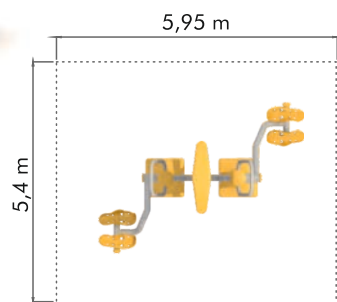

CFR 04 LEG EXTENTION

12+ 2,1 m

Age: 12 years old and older
Capacity: 2
Safety Area: 32 m²

CFR 05 ARM & SHOULDER SPINNERS

12+ 2 m

Age: 12 years old and older
Capacity: 2
Safety Area: 18 m²

CFR 06 LEG PRESS

12+ 2,1 m

Age: 12 years old and older
Capacity: 2
Safety Area: 31 m²