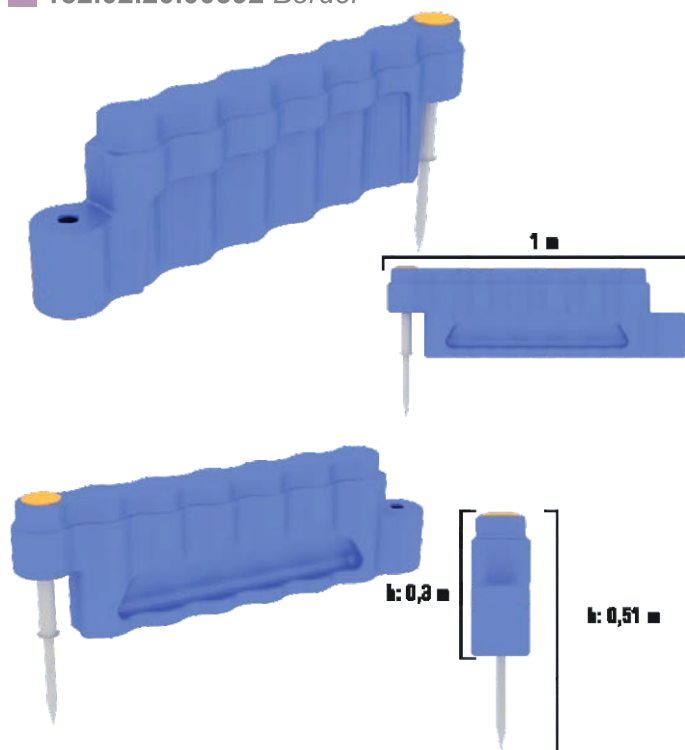

152.02.20.00392 Border