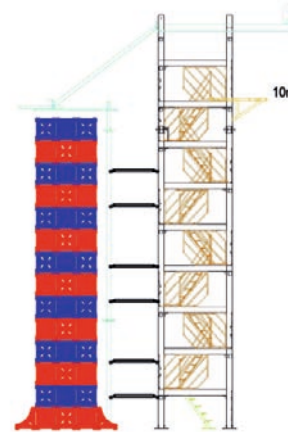

PERSONAL PROTECTIVE EQUIPMENT

TM 101 HELMET

TM 103 FULL BODY HARNESS

TM 202 QUICK JUMP

FREE FALL TOWERS IN DIFFERENT HEIGHTS

FREE FALL

Model No: QJ150-12A
 Tower Height: 8,5 m
 Platform Height: 8,5 m
 Safety Equipment: Quick Jump