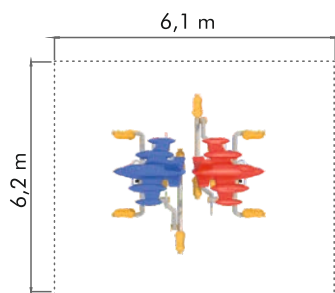

CFM 05

Age: 6 years old and older
Capacity: 4
Safety Area: 38 m²

CFM 08

Age: 6 years old and older
Capacity: 1
Safety Area: 27 m²

CFM 04

Age: 6 years old and older
Capacity: 4
Safety Area: 42,5 m²