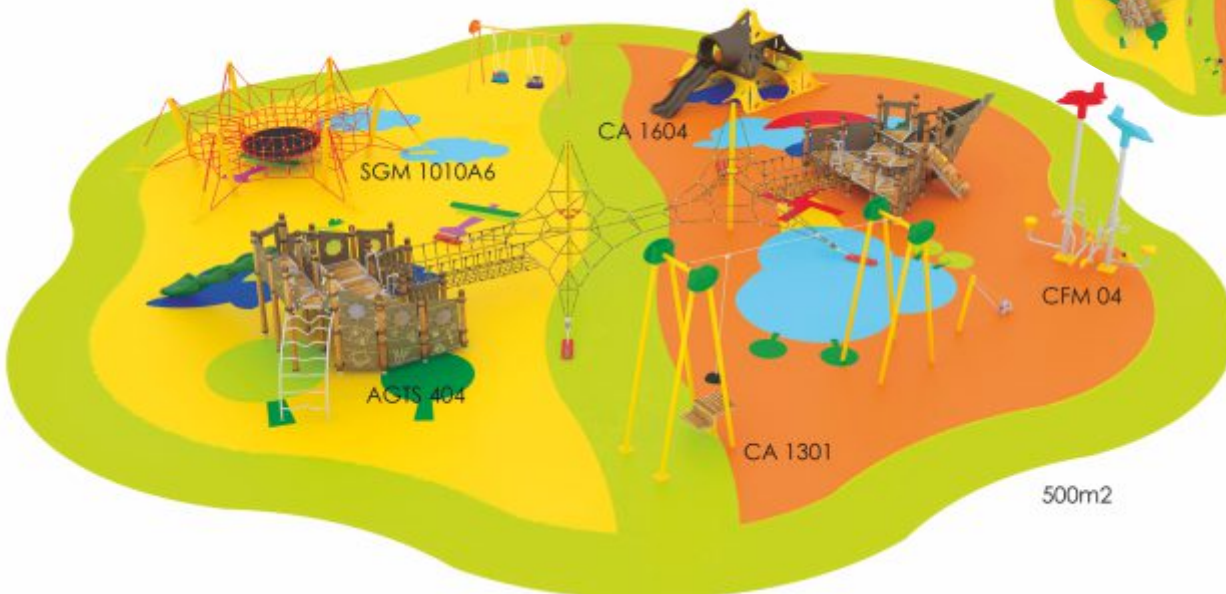

SET 24

500 m²