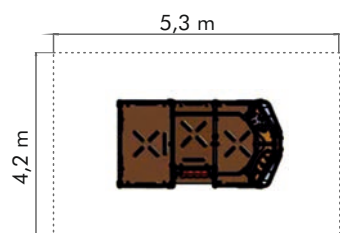

DGCS 103

Age: 3 years old and older
Capacity: 10
Safety Area: 29 m²

DGCS 104

Age: 3 years old and older
Capacity: 10
Safety Area: 28 m²

DGCS 105

Age: 3 years old and older
Capacity: 10
Safety Area: 41 m²

DGCS 106