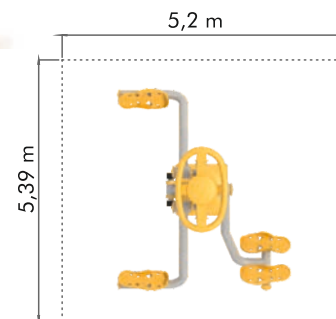

CF 22 CYCLE

Age: 12 years old and older
Capacity: 1
Safety Area: 14 m²

CF 27 LEG STRENGTHENING AND STRECHING EQUIPMENT

Age: 12 years old and older
Capacity: 2
Safety Area: 28 m²