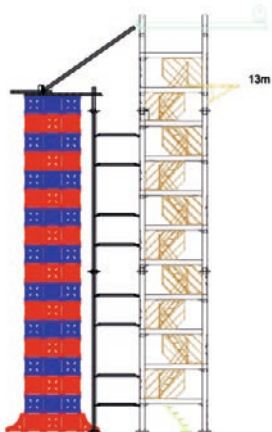

FREE FALL

Model No: QJXL150-20A
Tower Height: 15,5 m
Platform Height: 13 m
Safety Equipment: Quick Jump