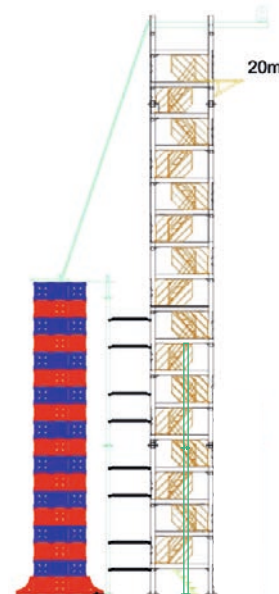

FREE FALL

Model No: TBXL150-20A
Tower Height: 22,5 m
Platform Height: 20 m
Safety Equipment: Quick Jump