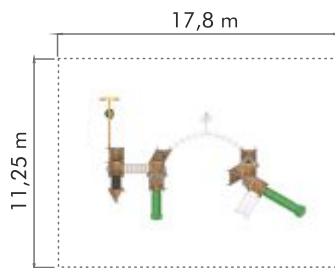

Age: 5 years old and older
Capacity: 13
Safety Area: 108 m²

AGTS 308

9,55 m

Age: 3 years old and older
Capacity: 13
Safety Area: 73 m²

AGTS 309

Age: 3 years old and older
Capacity: 11
Safety Area: 200 m²

AGTS 310