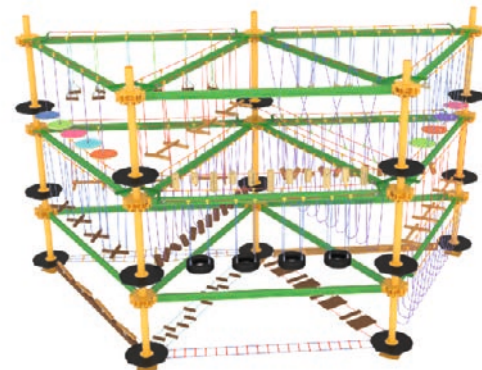

AGCS 204

Number of Level: 3
Number of Activity Element: 21
Number of Platform: 15
Capacity: 21

Age: 7 years old and older
Capacity: 21
Safety Area: 162 m²