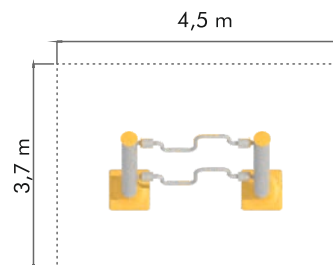

Inclusive Fitness

CFE 02 INCLINED BARBELL

Age: 12 years old and older
Capacity: 1
Safety Area: 17 m²

CFE 04 HAND AND FEET CYCLE

Age: 12 years old and older
Capacity: 1
Safety Area: 16,5 m²

■ CFE 05 SPINNING WHEELS