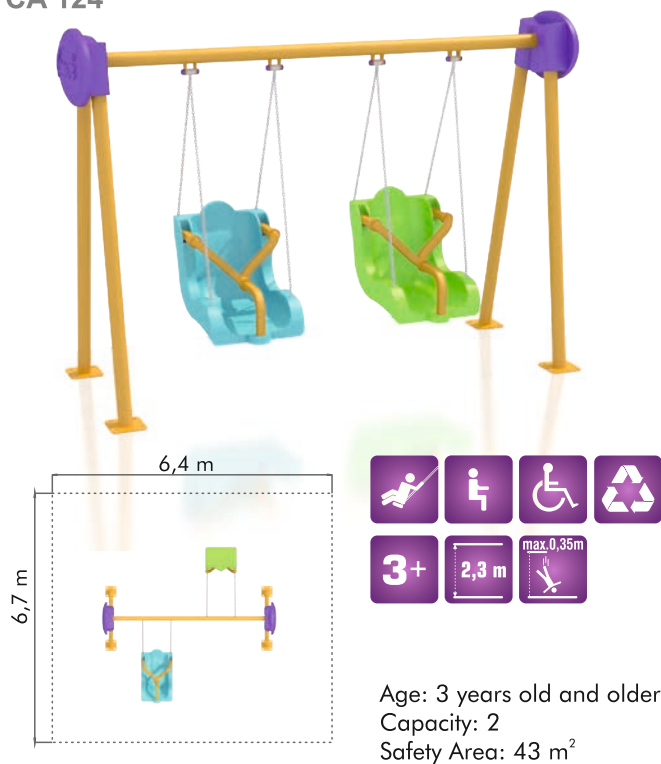

CA 307

Age: 3 years old and older
Capacity: 4
Safety Area: 32,5 m²

CA 132

Age: 3 years old and older
Capacity: 1
Safety Area: 35 m²

CA 124

CA 406

Classical & Themed Playgrounds

Classical Playgrounds