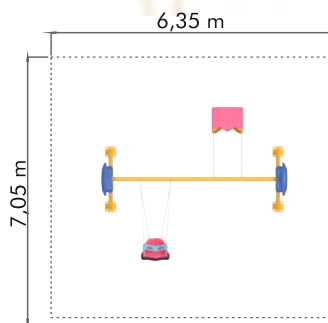

AGTS 215

16,45 m

Age: 3 years old and older
Capacity: 25
Safety Area: 158,7 m²

CA 104

Age: 3 years old and older
Capacity: 1
Safety Area: 46 m²

CA 114

Age: 3 years old and older
Capacity: 2
Safety Area: 44 m²