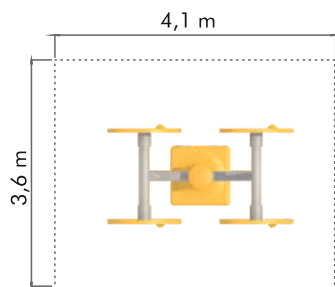

■ CFE 05 SPINNING WHEELS

Age: 12 years old and older
Capacity: 2
Safety Area: 15 m²

■ CFE 08 PULLING STATION 1

Age: 12 years old and older
Capacity: 2
Safety Area: 21,5 m²

■ CFE 10 CROSS TRAINING

Age: 12 years old and older
Capacity: 1
Safety Area: 27 m²

■ CFE 11 BASKETBALL HOOP

Age: 12 years old and older
Capacity: 1
Safety Area: 15,5 m²