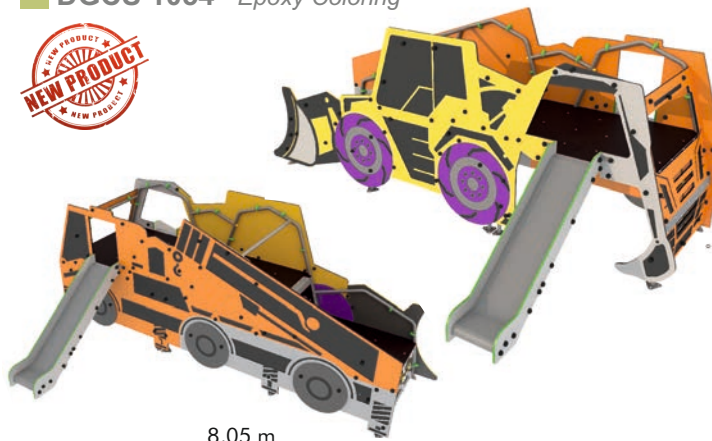

DGCS 1052

Age: 3 years old and older
Capacity: 6
Safety Area: 41 m²

DGCS 1053 - Epoxy Coloring

Age: 3 years old and older
Capacity: 10
Safety Area: 43,5 m²

DGCS 1054 - Epoxy Coloring

Age: 3 years old and older
Capacity: 18
Safety Area: 68 m²