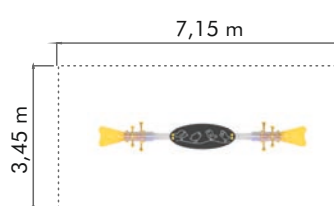

DGCS 1008A

Age: 5 years old and older
Capacity: 2
Safety Area: 24,5 m²