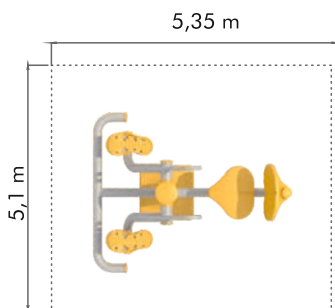

Age: 12 years old and older
Capacity: 2
Safety Area: 15 m²

■ CFE 08 PULLING STATION 1

Age: 12 years old and older
Capacity: 2
Safety Area: 21,5 m²

■ CFE 10 CROSS TRAINING

Age: 12 years old and older
Capacity: 1
Safety Area: 27 m²