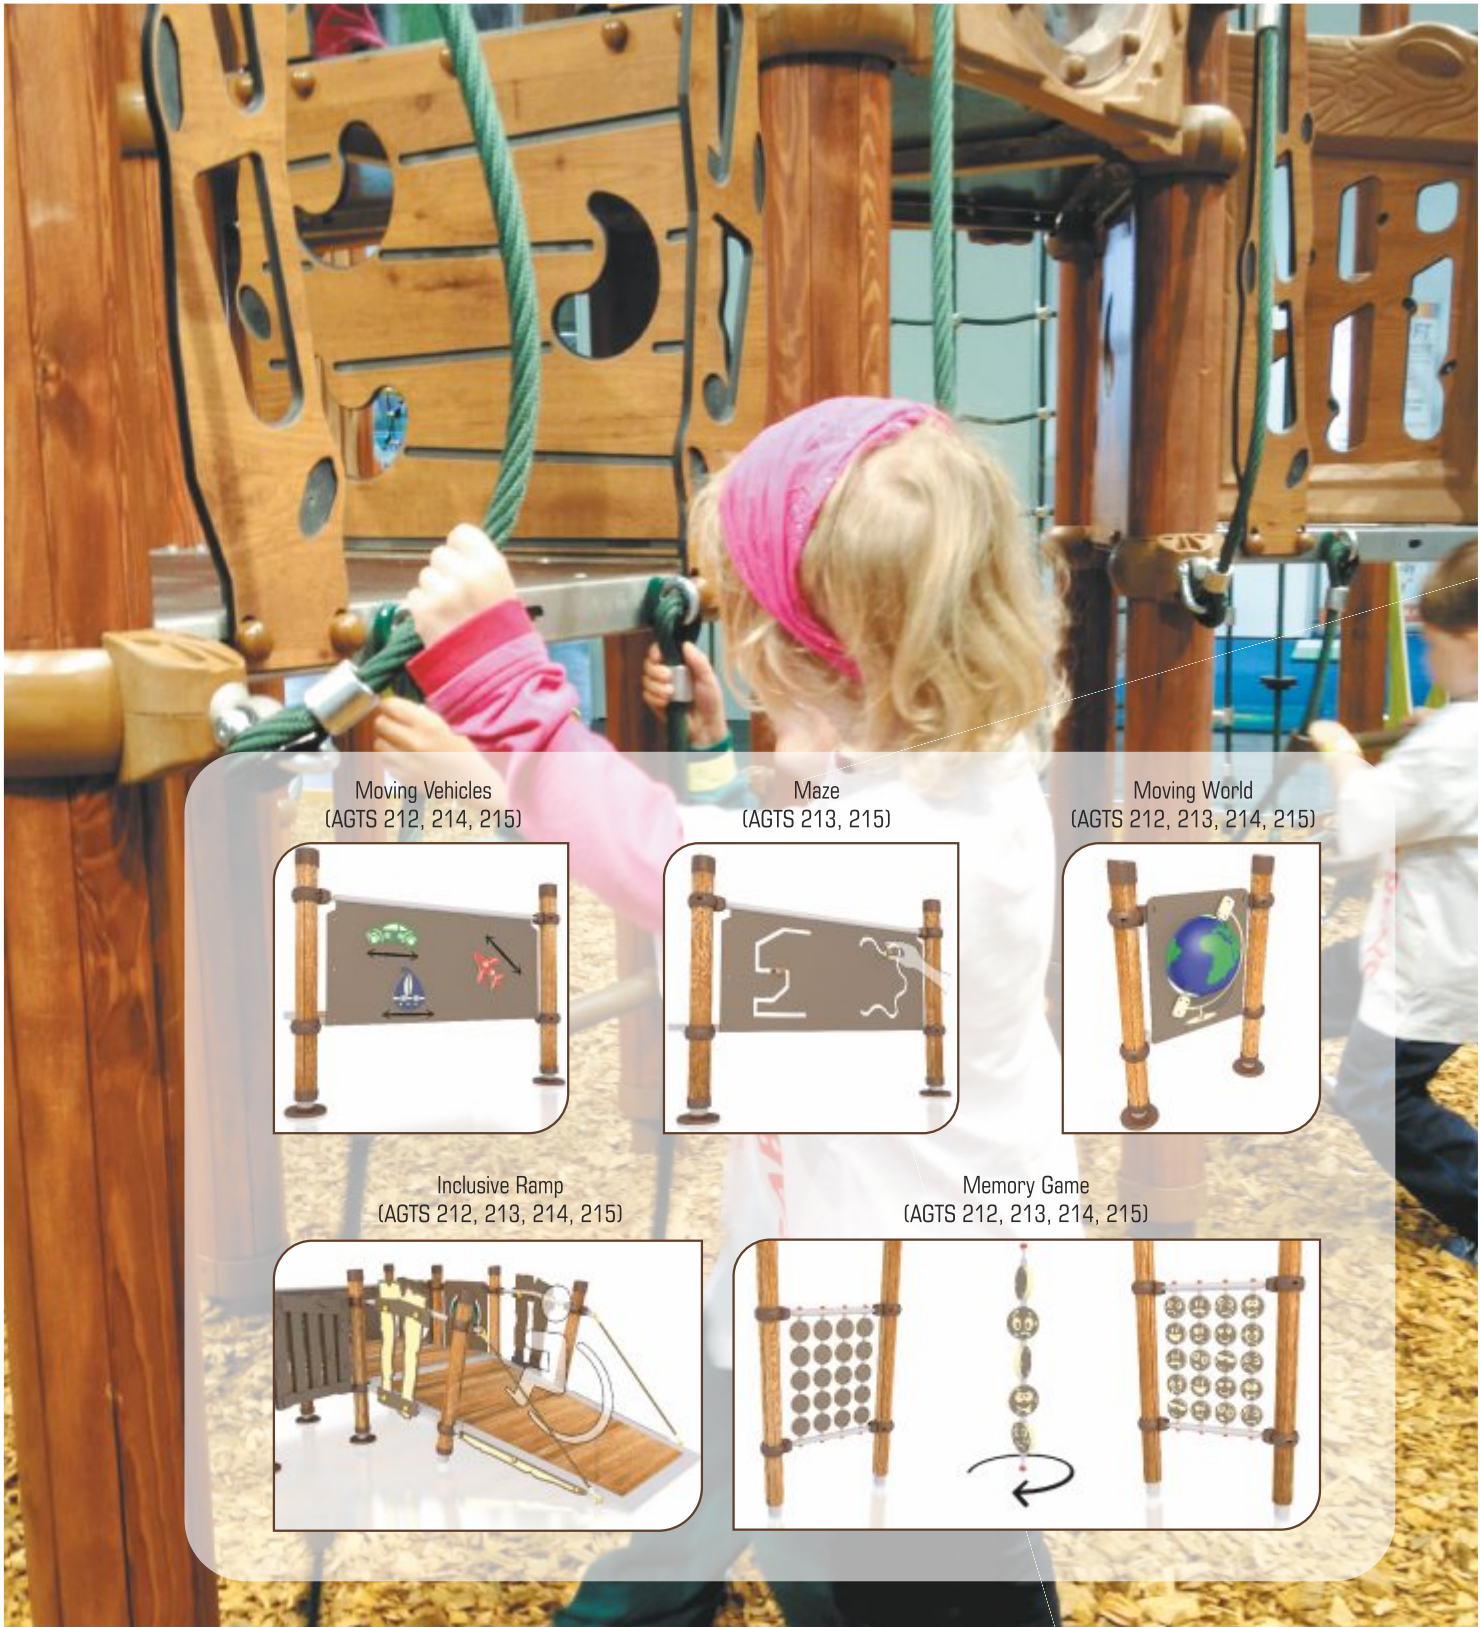

AGWS 116

11 m

Age: 7 years old and older
Capacity: 32
Safety Area: 110 m²

AGWS 110

8,25 m

Age: 3 years old and older
Capacity: 15
Safety Area: 67 m²

AGWS 111

10 m

Age: 3 years old and older
Capacity: 18
Safety Area: 100 m²

Moving Vehicles
(AGTS 212, 214, 215)

Maze
(AGTS 213, 215)

Moving World
(AGTS 212, 213, 214, 215)

Inclusive Ramp
(AGTS 212, 213, 214, 215)

Memory Game
(AGTS 212, 213, 214, 215)