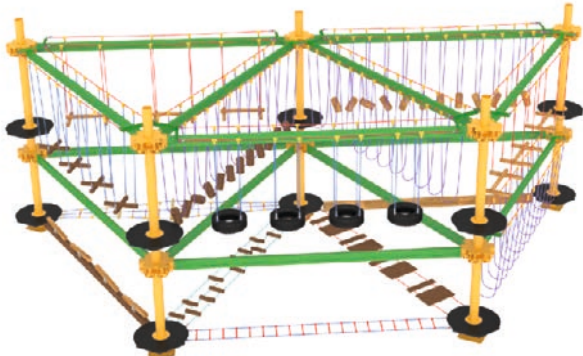

Age: 7 years old and older
Capacity: 38
Safety Area: 384 m²

AGCS 204-1

Number of Level: 2
Number of Activity Element: 14
Number of Platform: 10
Capacity: 14

Age: 7 years old and older
Capacity: 14
Safety Area: 162 m²