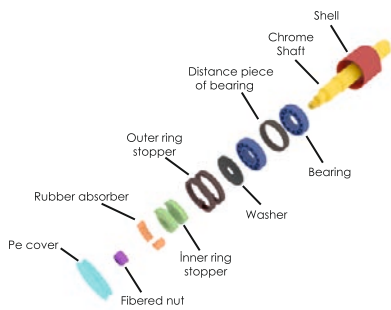

TÜRK PATENT [ ] ENSTİTÜSÜ

Patent No:
2012/05990