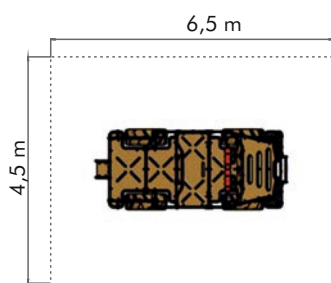

DGCS 103

Age: 3 years old and older
Capacity: 10
Safety Area: 29 m²

DGCS 104

Age: 3 years old and older
Capacity: 10
Safety Area: 28 m²

DGCS 105

Age: 3 years old and older
Capacity: 10
Safety Area: 41 m²