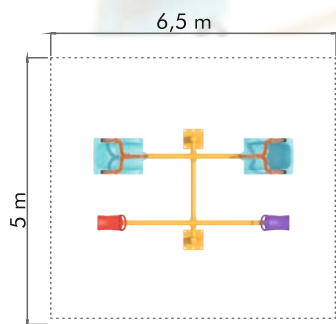

CA 307

Age: 3 years old and older
Capacity: 4
Safety Area: 32,5 m²