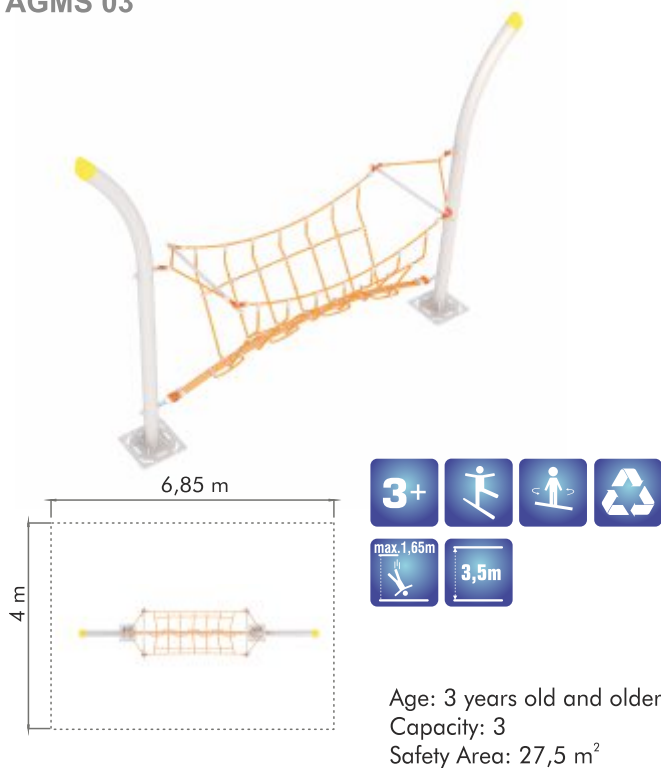

CA 1617

Age: 3 years old and older
Capacity: 29
Safety Area: 58 m²

CA 1618

Age: 5 years old and older
Capacity: 76
Safety Area: 105 m²

Metal Series

AGMS 01

AGMS 02

AGMS 03