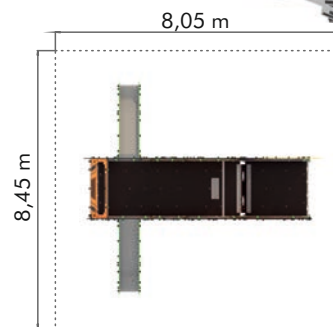

DGCS 1052

Age: 3 years old and older
Capacity: 6
Safety Area: 41 m²

DGCS 1053 - Epoxy Coloring

Age: 3 years old and older
Capacity: 10
Safety Area: 43,5 m²

DGCS 1054 - Epoxy Coloring

Age: 3 years old and older
Capacity: 18
Safety Area: 68 m²