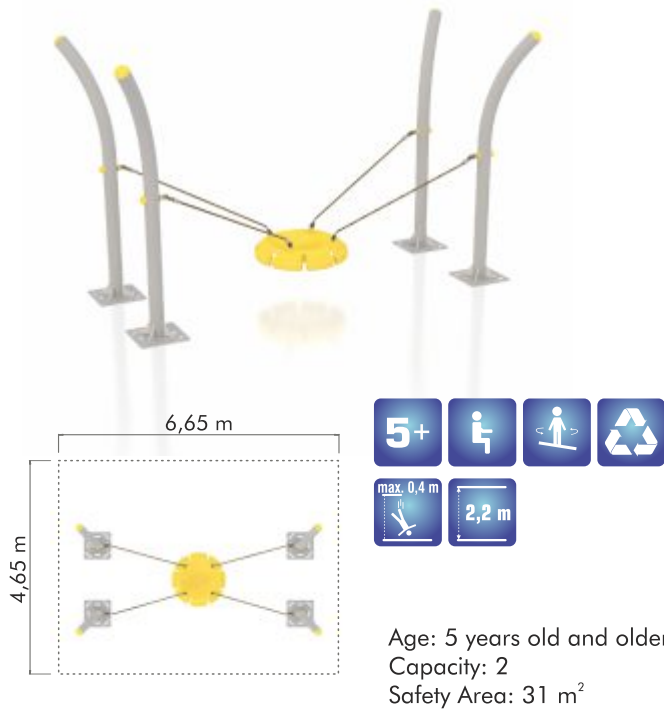

AGMS 29

4,3 m

Age: 3 years old and older
Capacity: 4
Safety Area: 18,5 m²

AGMS 30

AGMS 31

AGMS 33

AGMS 35

AGMS 40