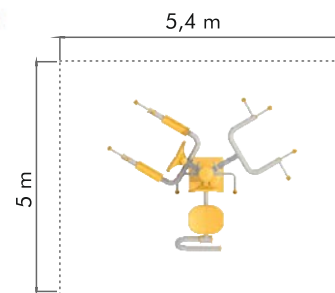

CF 02 CYCLE AND STEP EQUIPMENT

12+ 1,4 m

Age: 12 years old and older
Capacity: 3
Safety Area: 18 m²

CF 03 GALLOWS / PULLING EQUIPMENT

12+ 2 m

Age: 12 years old and older
Capacity: 3
Safety Area: 27 m²

CF 04 LEG STRETCHING / WORK OUT EQUIPMENT

12+ 1,5 m

Age: 12 years old and older
Capacity: 2
Safety Area: 30,5 m²

CF 05 ARM STRETCHING / WORKOUT EQUIPMENT

12+ 1,3 m

Age: 12 years old and older
Capacity: 2
Safety Area: 15,5 m²