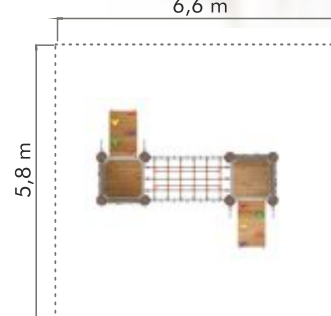

7,15 m

Age: 5 years old and older
Capacity: 7
Safety Area: 47,2 m²

AGTS 202

6,6 m

5,8 m

Age: 3 years old and older
Capacity: 8
Safety Area: 38 m²

AGTS 203

9,85 m