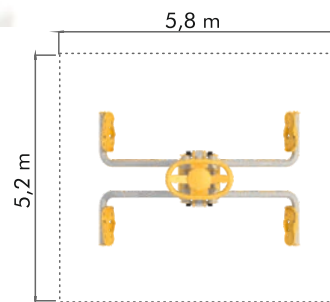

Age: 12 years old and older
Capacity: 2
Safety Area: 30 m²

■ CF 09 TWIN WALKING EQUIPMENT

Age: 12 years old and older
Capacity: 2
Safety Area: 29 m²

CF 10 SINGLE WALKING EQUIPMENT

Age: 12 years old and older
Capacity: 1
Safety Area: 26 m²