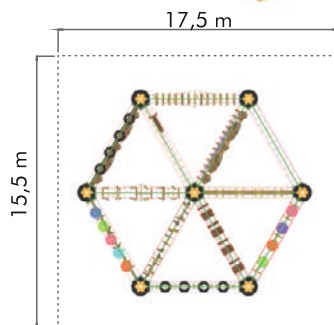

AGCS 202

Number of Level: 3
Number of Activity Element: 36
Number of Platform: 21
Capacity: 36

Age: 7 years old and older
Capacity: 36
Safety Area: 271 m²